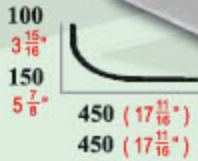

LIGHTING HOLDER

& CORNERS

Enhances lighted spaces with depth and warm elegance. Light up your world in every imaginable way with these essential accessories.

LIGHTING HOLDER/CORNERS

UNIT = mm : inches

Website: www.hkhplaster.com

Website: www.hkhplaster.com

HKH LH 100 L=2360 (92 $\frac{7}{8}$ "*)

HKH LH 150 L=2360 (92 $\frac{7}{8}$ "*)

HKH LH 921

L=2360 (92 $\frac{7}{8}$ "*)

HKH LH 255

L=2360 (92 $\frac{7}{8}$ "*)

HKH LH 922

L=2360 (92 $\frac{7}{8}$ "*)

HKH LH 313

L=2360 (92 $\frac{7}{8}$ "*)

HKH LH 923

L=2360 (92 $\frac{7}{8}$ "*)

HKH LH 414

L=2360 (92 $\frac{7}{8}$ "*)

HKH LH 924